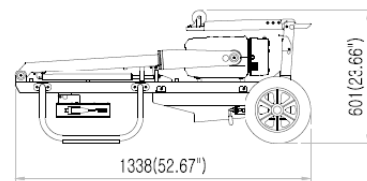

Unit: mm(inch)

JADE Unit Features

1417W Panel Features

<ul style="list-style-type: none"> • 4kW High Frequency X-ray Generator 	<ul style="list-style-type: none"> • Model FXRD-1417WB
<ul style="list-style-type: none"> • Maximum 120kVp / 0.1 ~250mAs 	<ul style="list-style-type: none"> • General Radiography Application
<ul style="list-style-type: none"> • 0.001 to 10 sec Exposure Time Range 	<ul style="list-style-type: none"> • High Spatial Resolution with 140µm pixel array
<ul style="list-style-type: none"> • 119 lbs including X-ray unit, collimator and stand 	<ul style="list-style-type: none"> • 14" x 17" (35cm x 43cm) Image Size
<ul style="list-style-type: none"> • Maximum height of 7' 5" 	<ul style="list-style-type: none"> • 2,560 x 3,072 pixel size
<ul style="list-style-type: none"> • Collimator with 30 second LED lamp timer 	<ul style="list-style-type: none"> • 14 bit Gray-scale
<ul style="list-style-type: none"> • Exposure Hand Switch with 15' cord length 	<ul style="list-style-type: none"> • Lithium Ion 4000 mAh battery – 4h (capturing)
<ul style="list-style-type: none"> • Foldable, two-step stand 	<ul style="list-style-type: none"> • Stable and Reliable Automatic Exposure Detection
<ul style="list-style-type: none"> • Vehicle loadable 	<ul style="list-style-type: none"> • 2 sec (wired) / 4.5 sec (wireless) Acquisition Time
<ul style="list-style-type: none"> • Wheel lock 	<ul style="list-style-type: none"> • Panel Dimensions: 15" x 18" x .6"
<ul style="list-style-type: none"> • Automatic tube arm lock at any angle 	<ul style="list-style-type: none"> • Inside AP- Fast Wireless Communication
<ul style="list-style-type: none"> • User Programmable APR, (up to 9 APR settings) 	<ul style="list-style-type: none"> • Water and Dust Resistance Rating
<ul style="list-style-type: none"> • Dual Focal Spot of 0.5/1.5mm 	<ul style="list-style-type: none"> • Dell Latitude Laptop
<ul style="list-style-type: none"> • USB interface & Blue-tooth 	<ul style="list-style-type: none"> • VXvue Viewer Software Program
<ul style="list-style-type: none"> • 2 year Manufacturer Warranty 	<ul style="list-style-type: none"> • 5 year Panel Manufacturer Warranty