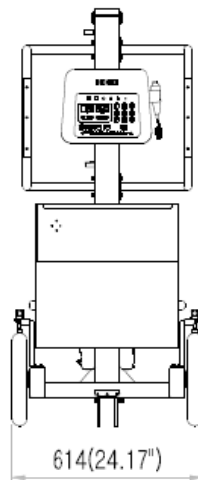

Unit: mm(inch)

JADE Unit Features

1417W Panel Features

<ul style="list-style-type: none"> • 4kW High Frequency X-ray Generator 	<ul style="list-style-type: none"> • Model FXRD-1417WB
<ul style="list-style-type: none"> • Maximum 120kVp / 0.1 ~250mAs 	<ul style="list-style-type: none"> • General Radiography Application
<ul style="list-style-type: none"> • 0.001 to 10 sec Exposure Time Range 	<ul style="list-style-type: none"> • High Spatial Resolution with 140µm pixel array
<ul style="list-style-type: none"> • 119 lbs including X-ray unit, collimator and stand 	<ul style="list-style-type: none"> • 14" x 17" (35cm x 43cm) Image Size
<ul style="list-style-type: none"> • Maximum height of 7' 5" 	<ul style="list-style-type: none"> • 2,560 x 3,072 pixel size
<ul style="list-style-type: none"> • Collimator with 30 second LED lamp timer 	<ul style="list-style-type: none"> • 14 bit Gray-scale
<ul style="list-style-type: none"> • Exposure Hand Switch with 15' cord length 	<ul style="list-style-type: none"> • Lithium Ion 4000 mAh battery – 4h (capturing)
<ul style="list-style-type: none"> • Foldable, two-step stand 	<ul style="list-style-type: none"> • Stable and Reliable Automatic Exposure Detection
<ul style="list-style-type: none"> • Vehicle loadable 	<ul style="list-style-type: none"> • 2 sec (wired) / 4.5 sec (wireless) Acquisition Time
<ul style="list-style-type: none"> • Wheel lock 	<ul style="list-style-type: none"> • Panel Dimensions: 15" x 18" x .6"
<ul style="list-style-type: none"> • Automatic tube arm lock at any angle 	<ul style="list-style-type: none"> • Inside AP- Fast Wireless Communication
<ul style="list-style-type: none"> • User Programmable APR, (up to 9 APR settings) 	<ul style="list-style-type: none"> • Water and Dust Resistance Rating
<ul style="list-style-type: none"> • Dual Focal Spot of 0.5/1.5mm 	<ul style="list-style-type: none"> • Dell Latitude Laptop
<ul style="list-style-type: none"> • USB interface & Blue-tooth 	<ul style="list-style-type: none"> • VXvue Viewer Software Program
<ul style="list-style-type: none"> • 2 year Manufacturer Warranty 	<ul style="list-style-type: none"> • 5 year Panel Manufacturer Warranty