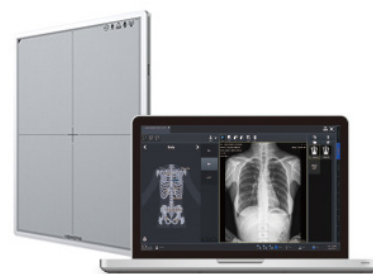

JADE Unit Features

1417W Panel Features

• 4kW High Frequency X-ray Generator	• Model FXRD-1417WB
• Maximum 120kVp / 0.1 ~250mAs	• General Radiography Application
• 0.001 to 10 sec Exposure Time Range	• High Spatial Resolution with 140µm pixel array
• 119 lbs including X-ray unit, collimator and stand	• 14" x 17" (35cm x 43cm) Image Size
• Maximum height of 7' 5"	• 2,560 x 3,072 pixel size
• Collimator with 30 second LED lamp timer	• 14 bit Gray-scale
• Exposure Hand Switch with 15' cord length	• Lithium Ion 4000 mAh battery – 4h (capturing)
• Foldable, two-step stand	• Stable and Reliable Automatic Exposure Detection
• Vehicle loadable	• 2 sec (wired) / 4.5 sec (wireless) Acquisition Time
• Wheel lock	• Panel Dimensions: 15" x 18" x .6"
• Automatic tube arm lock at any angle	• Inside AP- Fast Wireless Communication
• User Programmable APR, (up to 9 APR settings)	• Water and Dust Resistance Rating
• Dual Focal Spot of 0.5/1.5mm	• Dell Latitude Laptop
• USB interface & Blue-tooth	• VXvue Viewer Software Program
• 2 year Manufacturer Warranty	• 5 year Panel Manufacturer Warranty